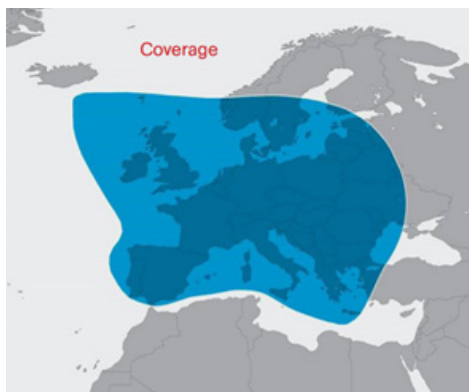

OU-Flex

The Complete Solution

- 1m, 1.2m or 1.5m antenna sizes
- Flyaway or roof mount
- OU-Flex shelf with WiFi hotspot
- 4W / 6W / 16W / 30W / 80W BUC
- Newtec MDM3310 modem

COVERAGE

OU-Flex transforms the traditional one-way feed for video broadcast into a two-way connection between the site and the studio, providing more flexibility to broadcasters and SNG (Satellite News Gathering) operators to facilitate remote production and distribute video content to online platforms.