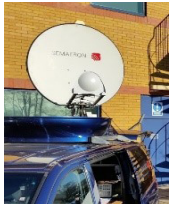

OU-DARM120

- Fits on any structure
- 16W / 30W / 80WBUC
- OU-Flex shelf